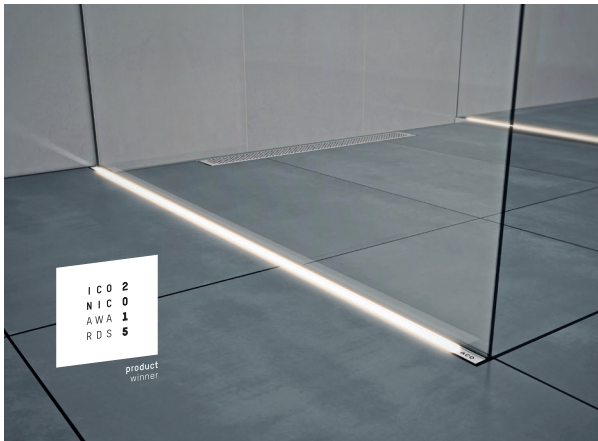

ACO Lightline Pro

Product benefits

- Prefabricated stainless steel profile with cast LED lighting
- Scatter coating to create the appearance of a light strip
- Suitable for barefoot and wet areas
- Protection class IP 67

Product information

- **Material:** Stainless steel profile, material grade 304
- **LED strip:**
 - Colours: warm white, cold white
 - DC 24 V, 6 W/m
- **Connecting cable:** 5 m, included in the scope of supply
- **Mains adapter:**
 - Included in the scope of supply
 - 24 V, 12 W, max. 1,8 m Lightline Pro for 1 LED driver
 - 55 Ø x 22 mm, fits into a cavity wall box
- **Installation height:** 10 mm for flush integration in the tiles
- **Installation:** For connection to the building's electrical system