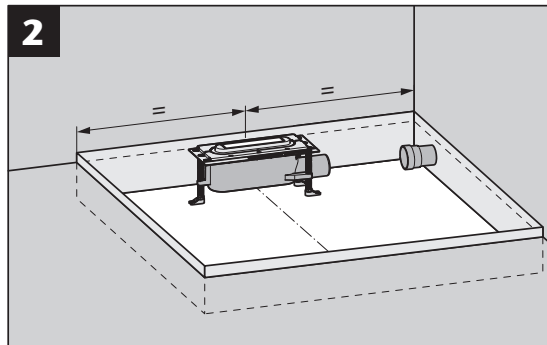

ACO ShowerDrain S+

DN 50 / Sperrwasserhöhe (GV): 50 mm
DN 50 / Water Seal (WS): 50 mm

DN 50 / Sperrwasserhöhe (GV): 30 mm
DN 50 / Water Seal (WS): 30 mm

2021-05-18

ACO. creating
the future of drainage

Inhalt Content

GV 50
WS 50

GV 30
WS 30

3a...3d

Nur bei Installation
direkt an der Wand
Only for installation
directly on the wall

- * Hohlraumfrei unterfüttern
- * Lining without cavities

Abmessungen		
L [mm]	B [mm]	H [mm]
800	55	12
900		
1000		
1200		