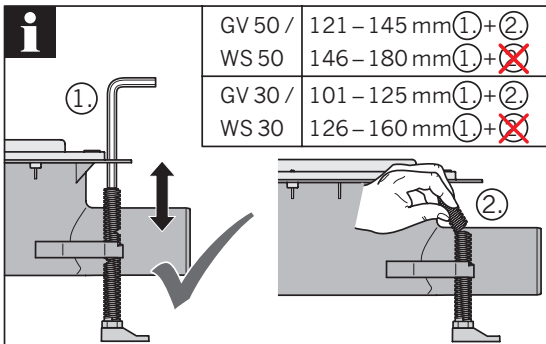

ACO ShowerDrain S+

DN 50 / Sperrwasserhöhe (GV): 50 mm
DN 50 / Water Seal (WS): 50 mm

DN 50 / Sperrwasserhöhe (GV): 30 mm
DN 50 / Water Seal (WS): 30 mm

2021-05-18

ACO. creating
the future of drainage

Inhalt Content

GV 50
WS 50

GV 30
WS 30

3a...3d

Nur bei Installation
direkt an der Wand
Only for installation
directly on the wall

- * Hohlraumfrei unterfüttern
- * Lining without cavities

Abmessungen		
L [mm]	B [mm]	H [mm]
800	55	12
900		
1000		
1200		

- * Hohlraumfrei unterfüttern
- * Lining without cavities

Mindestens
alle 6 Monate.
At least all
6 month.

www.aco.com