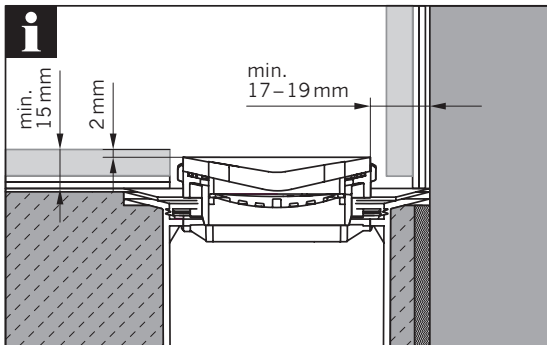

ACO ShowerDrain S+

DN 50 / Sperrwasserhöhe (GV): 50 mm
DN 50 / Water Seal (WS): 50 mm

DN 50 / Sperrwasserhöhe (GV): 30 mm
DN 50 / Water Seal (WS): 30 mm

2021-05-18

ACO. creating
the future of drainage

Inhalt Content

GV 50
WS 50

GV 30
WS 30

3a...3d

Nur bei Installation
direkt an der Wand
Only for installation
directly on the wall

- * Hohlraumfrei unterfüttern
- * Lining without cavities

Abmessungen		
L [mm]	B [mm]	H [mm]
800	55	12
900		
1000		
1200		