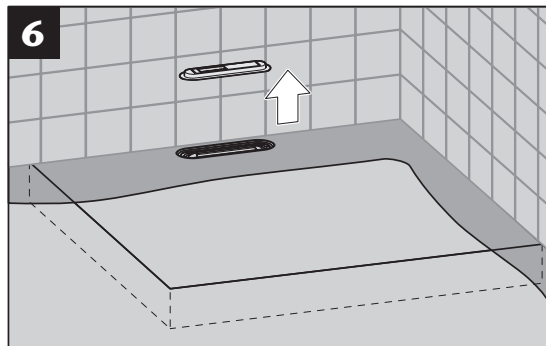

ACO ShowerDrain S+

DN 50 / Sperrwasserhöhe (GV): 50 mm
DN 50 / Water Seal (WS): 50 mm

DN 50 / Sperrwasserhöhe (GV): 30 mm
DN 50 / Water Seal (WS): 30 mm

2021-05-18

ACO. creating
the future of drainage

Inhalt Content

GV 50
WS 50

GV 30
WS 30

3a...3d

Nur bei Installation
direkt an der Wand
Only for installation
directly on the wall

- * Hohlraumfrei unterfüttern
- * Lining without cavities

Abmessungen		
L [mm]	B [mm]	H [mm]
800	55	12
900		
1000		
1200		

- * Hohlraumfrei unterfüttern
- * Lining without cavities

Mindestens
alle 6 Monate.
At least all
6 month.

www.aco.com