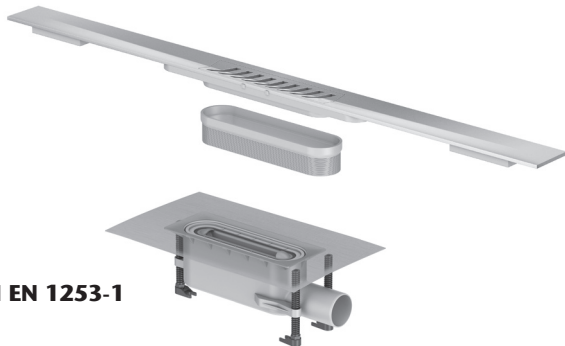

ACO ShowerDrain S+

DN 50 / Sperrwasserhöhe (GV): 50 mm
DN 50 / Water Seal (WS): 50 mm

DN 50 / Sperrwasserhöhe (GV): 30 mm
DN 50 / Water Seal (WS): 30 mm

2021-05-18

ACO. creating
the future of drainage

Inhalt Content

GV 50
WS 50

GV 30
WS 30

3a...3d

Nur bei Installation
direkt an der Wand
Only for installation
directly on the wall

- * Hohlraumfrei unterfüttern
- * Lining without cavities

Abmessungen		
L [mm]	B [mm]	H [mm]
800	55	12
900		
1000		
1200		