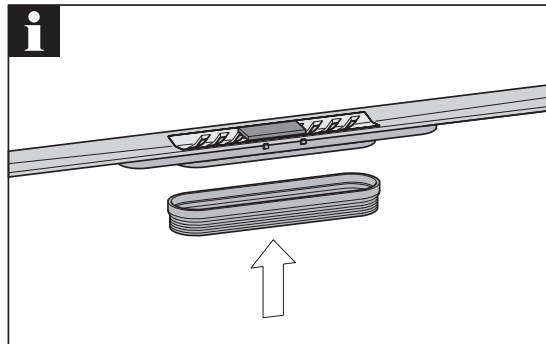

ACO ShowerDrain S+

DN 50 / Sperrwasserhöhe (GV): 50 mm
DN 50 / Water Seal (WS): 50 mm

DN 50 / Sperrwasserhöhe (GV): 30 mm
DN 50 / Water Seal (WS): 30 mm

2021-05-18

ACO. creating
the future of drainage

Inhalt Content

GV 50
WS 50

GV 30
WS 30

3a...3d

Nur bei Installation
direkt an der Wand
Only for installation
directly on the wall

- * Hohlraumfrei unterfüttern
- * Lining without cavities

Abmessungen		
L [mm]	B [mm]	H [mm]
800	55	12
900		
1000		
1200		

- * Hohlraumfrei unterfüttern
- * Lining without cavities

Mindestens
alle 6 Monate.
At least all
6 month.

www.aco.com