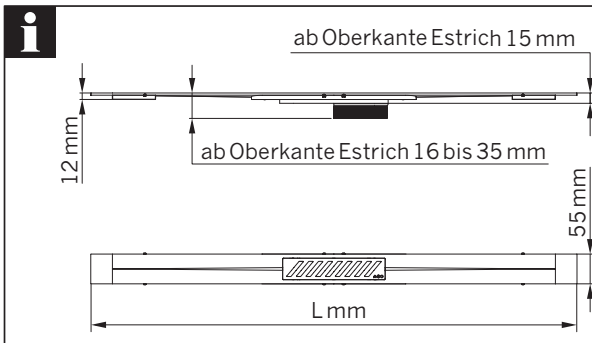

ACO ShowerDrain S+

DN 50 / Sperrwasserhöhe (GV): 50 mm
DN 50 / Water Seal (WS): 50 mm

DN 50 / Sperrwasserhöhe (GV): 30 mm
DN 50 / Water Seal (WS): 30 mm

2021-05-18

ACO. creating
the future of drainage

Inhalt Content

GV 50
WS 50

GV 30
WS 30

3a...3d

Nur bei Installation
direkt an der Wand
Only for installation
directly on the wall

- * Hohlraumfrei unterfüttern
- * Lining without cavities

Abmessungen		
L [mm]	B [mm]	H [mm]
800	55	12
900		
1000		
1200		

- * Hohlraumfrei unterfüttern
- * Lining without cavities

Mindestens
alle 6 Monate.
At least all
6 month.

www.aco.com