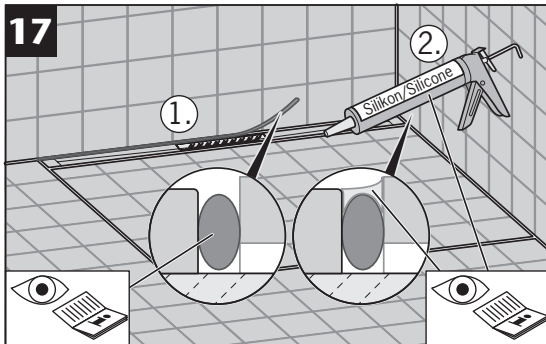

ACO ShowerDrain S+

DN 50 / Sperrwasserhöhe (GV): 50 mm
DN 50 / Water Seal (WS): 50 mm

DN 50 / Sperrwasserhöhe (GV): 30 mm
DN 50 / Water Seal (WS): 30 mm

2021-05-18

ACO. creating
the future of drainage

Inhalt Content

GV 50
WS 50

GV 30
WS 30

3a...3d

Nur bei Installation
direkt an der Wand
Only for installation
directly on the wall

- * Hohlraumfrei unterfüttern
- * Lining without cavities

Abmessungen		
L [mm]	B [mm]	H [mm]
800	55	12
900		
1000		
1200		

- * Hohlraumfrei unterfüttern
- * Lining without cavities

Mindestens
alle 6 Monate.
At least all
6 month.

www.aco.com