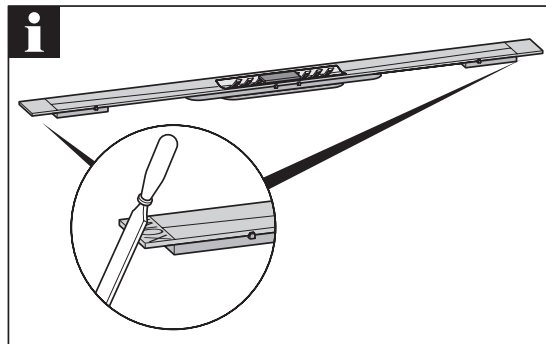

ACO ShowerDrain S+

DN 50 / Sperrwasserhöhe (GV): 50 mm
DN 50 / Water Seal (WS): 50 mm

DN 50 / Sperrwasserhöhe (GV): 30 mm
DN 50 / Water Seal (WS): 30 mm

2021-05-18

ACO. creating
the future of drainage

Inhalt Content

GV 50
WS 50

GV 30
WS 30

3a...3d

Nur bei Installation
direkt an der Wand
Only for installation
directly on the wall

- * Hohlraumfrei unterfüttern
- * Lining without cavities

Abmessungen		
L [mm]	B [mm]	H [mm]
800	55	12
900		
1000		
1200		