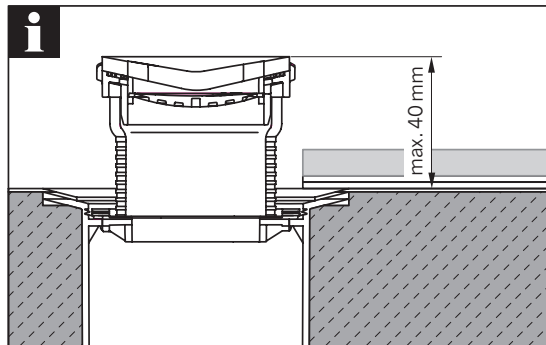

ACO ShowerDrain S+

DN 50 / Sperrwasserhöhe (GV): 50 mm
DN 50 / Water Seal (WS): 50 mm

DN 50 / Sperrwasserhöhe (GV): 30 mm
DN 50 / Water Seal (WS): 30 mm

2021-05-18

ACO. creating
the future of drainage

Inhalt Content

GV 50
WS 50

GV 30
WS 30

3a...3d

Nur bei Installation
direkt an der Wand
Only for installation
directly on the wall

- * Hohlraumfrei unterfüttern
- * Lining without cavities

Abmessungen		
L [mm]	B [mm]	H [mm]
800	55	12
900		
1000		
1200		