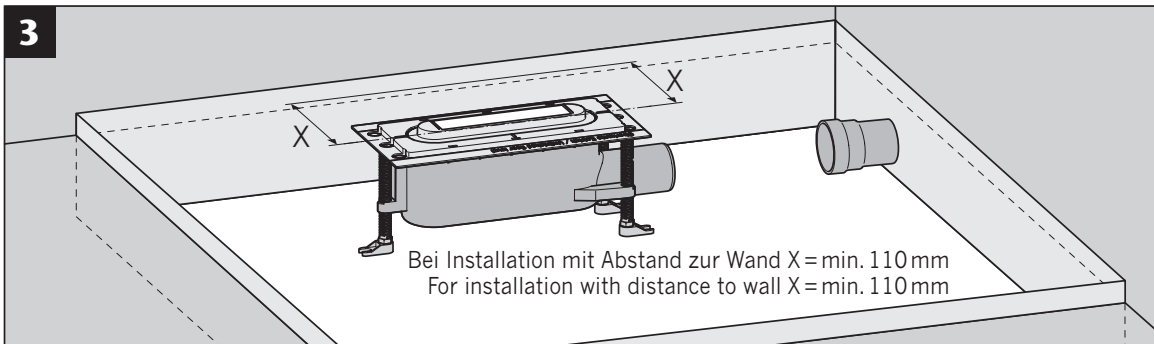

ACO ShowerDrain S+

DN 50 / Sperrwasserhöhe (GV): 50 mm
DN 50 / Water Seal (WS): 50 mm

DN 50 / Sperrwasserhöhe (GV): 30 mm
DN 50 / Water Seal (WS): 30 mm

2021-05-18

ACO. creating
the future of drainage

Inhalt Content

GV 50
WS 50

GV 30
WS 30

3a...3d

Nur bei Installation
direkt an der Wand
Only for installation
directly on the wall

- * Hohlraumfrei unterfüttern
- * Lining without cavities

Abmessungen		
L [mm]	B [mm]	H [mm]
800	55	12
900		
1000		
1200		