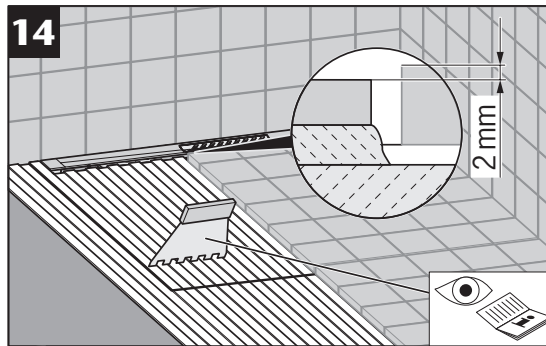

ACO ShowerDrain S+

DN 50 / Sperrwasserhöhe (GV): 50 mm
DN 50 / Water Seal (WS): 50 mm

DN 50 / Sperrwasserhöhe (GV): 30 mm
DN 50 / Water Seal (WS): 30 mm

2021-05-18

ACO. creating
the future of drainage

Inhalt Content

GV 50
WS 50

GV 30
WS 30

3a...3d

Nur bei Installation
direkt an der Wand
Only for installation
directly on the wall

- * Hohlraumfrei unterfüttern
- * Lining without cavities

Abmessungen		
L [mm]	B [mm]	H [mm]
800	55	12
900		
1000		
1200		

- * Hohlraumfrei unterfüttern
- * Lining without cavities

Mindestens
alle 6 Monate.
At least all
6 month.

www.aco.com