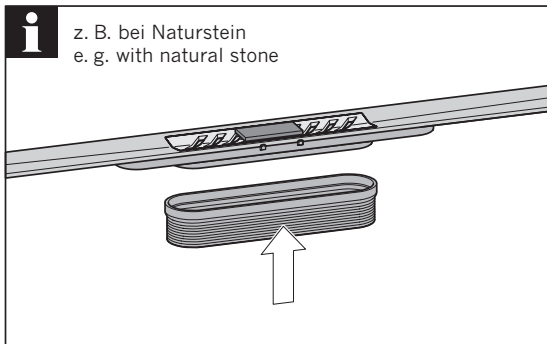

ACO ShowerDrain S+

DN 50 / Sperrwasserhöhe (GV): 50 mm
DN 50 / Water Seal (WS): 50 mm

DN 50 / Sperrwasserhöhe (GV): 30 mm
DN 50 / Water Seal (WS): 30 mm

2021-05-18

ACO. creating
the future of drainage

Inhalt Content

GV 50
WS 50

GV 30
WS 30

3a...3d

Nur bei Installation
direkt an der Wand
Only for installation
directly on the wall

- * Hohlraumfrei unterfüttern
- * Lining without cavities

Abmessungen		
L [mm]	B [mm]	H [mm]
800	55	12
900		
1000		
1200		

- * Hohlraumfrei unterfüttern
- * Lining without cavities

Mindestens
alle 6 Monate.
At least all
6 month.

www.aco.com