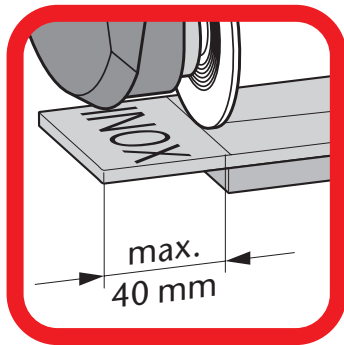

ACO ShowerDrain S+

DN 50 / Sperrwasserhöhe (GV): 50 mm
DN 50 / Water Seal (WS): 50 mm

DN 50 / Sperrwasserhöhe (GV): 30 mm
DN 50 / Water Seal (WS): 30 mm

2021-05-18

ACO. creating
the future of drainage

Inhalt Content

GV 50
WS 50

GV 30
WS 30

3a...3d

Nur bei Installation
direkt an der Wand
Only for installation
directly on the wall

- * Hohlraumfrei unterfüttern
- * Lining without cavities

Abmessungen		
L [mm]	B [mm]	H [mm]
800	55	12
900		
1000		
1200		