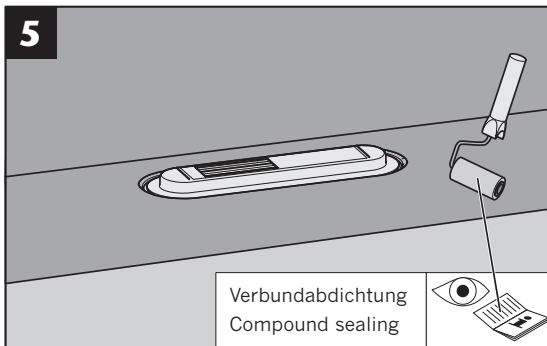

ACO ShowerDrain S+

DN 50 / Sperrwasserhöhe (GV): 50 mm
DN 50 / Water Seal (WS): 50 mm

DN 50 / Sperrwasserhöhe (GV): 30 mm
DN 50 / Water Seal (WS): 30 mm

2021-05-18

ACO. creating
the future of drainage

Inhalt Content

GV 50
WS 50

GV 30
WS 30

3a...3d

Nur bei Installation
direkt an der Wand
Only for installation
directly on the wall

- * Hohlraumfrei unterfüttern
- * Lining without cavities

Abmessungen		
L [mm]	B [mm]	H [mm]
800	55	12
900		
1000		
1200		

- * Hohlraumfrei unterfüttern
- * Lining without cavities

Mindestens
alle 6 Monate.
At least all
6 month.

www.aco.com